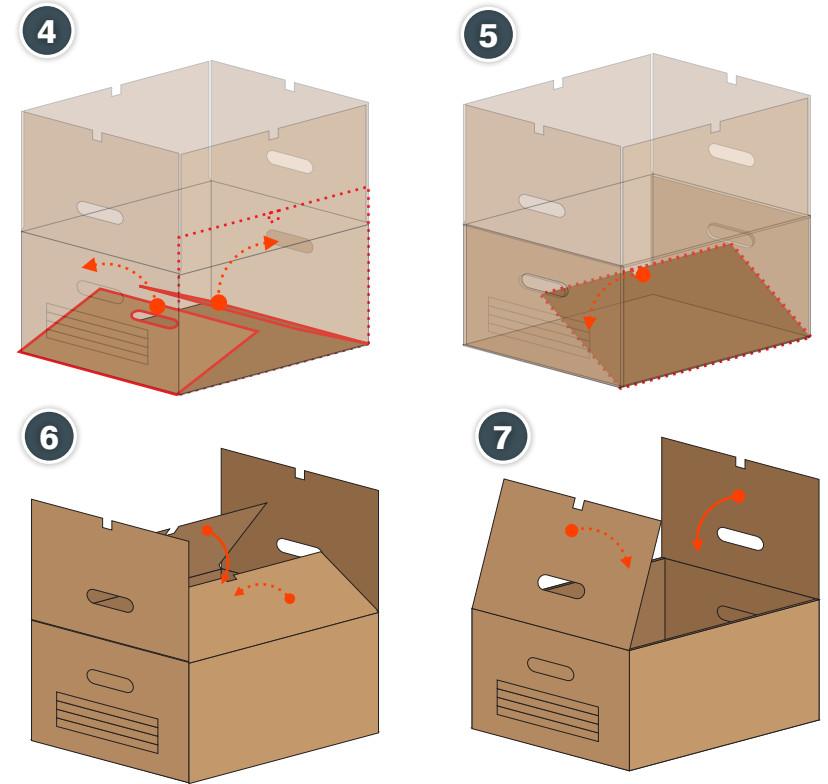

Box Assembly

Lid Assembly

Tools Required

No tools are required

Safety Precaution

It is advisable to wear thin safety gloves to avoid cuts by sharp paper edges

Holds 20kg

scan for more info